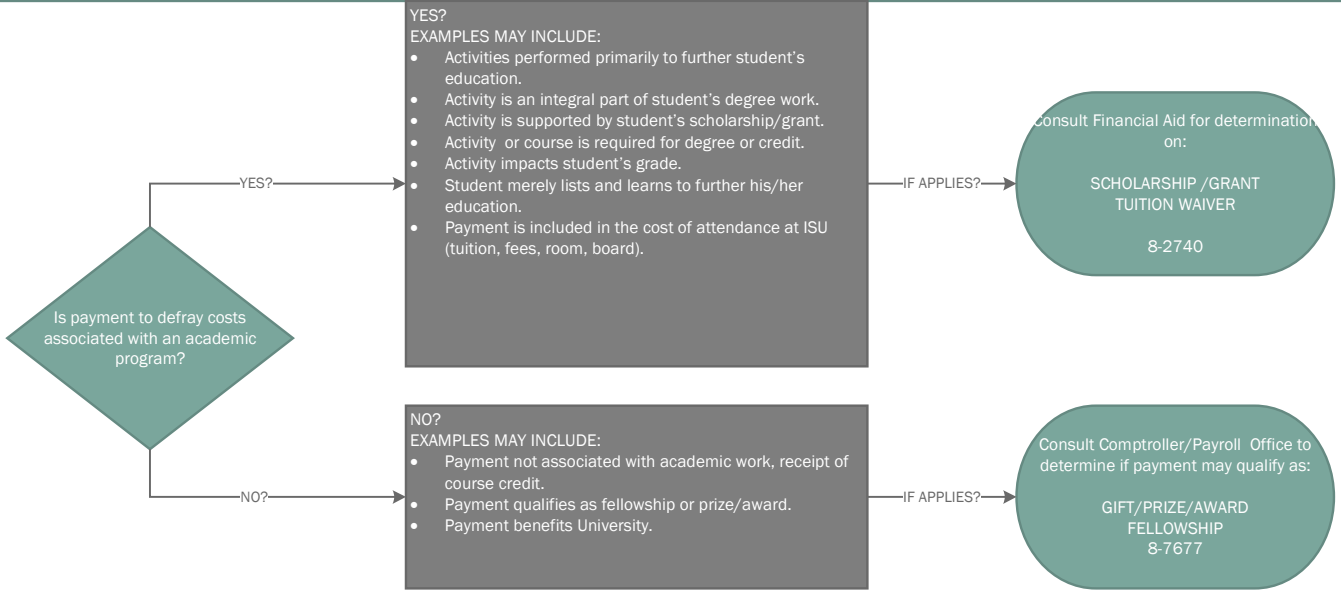

Student Payment Determination Flowchart:

This Flowchart is intended as a guide to allow a user to identify the major types of student payments and direct you to the appropriate University office for assistance. PLEASE REVIEW ALL THREE PAYMENT CATEGORIES (employment, financial aid, or other) (Pages 1 & 2). Please choose the payment type that best fits your circumstances and contact the appropriate office for consultation. This chart is not all inclusive. Determination of student payment type is dependent on the facts and circumstances of each case and is ultimately determined by the appropriate office.

FINANCIAL AID