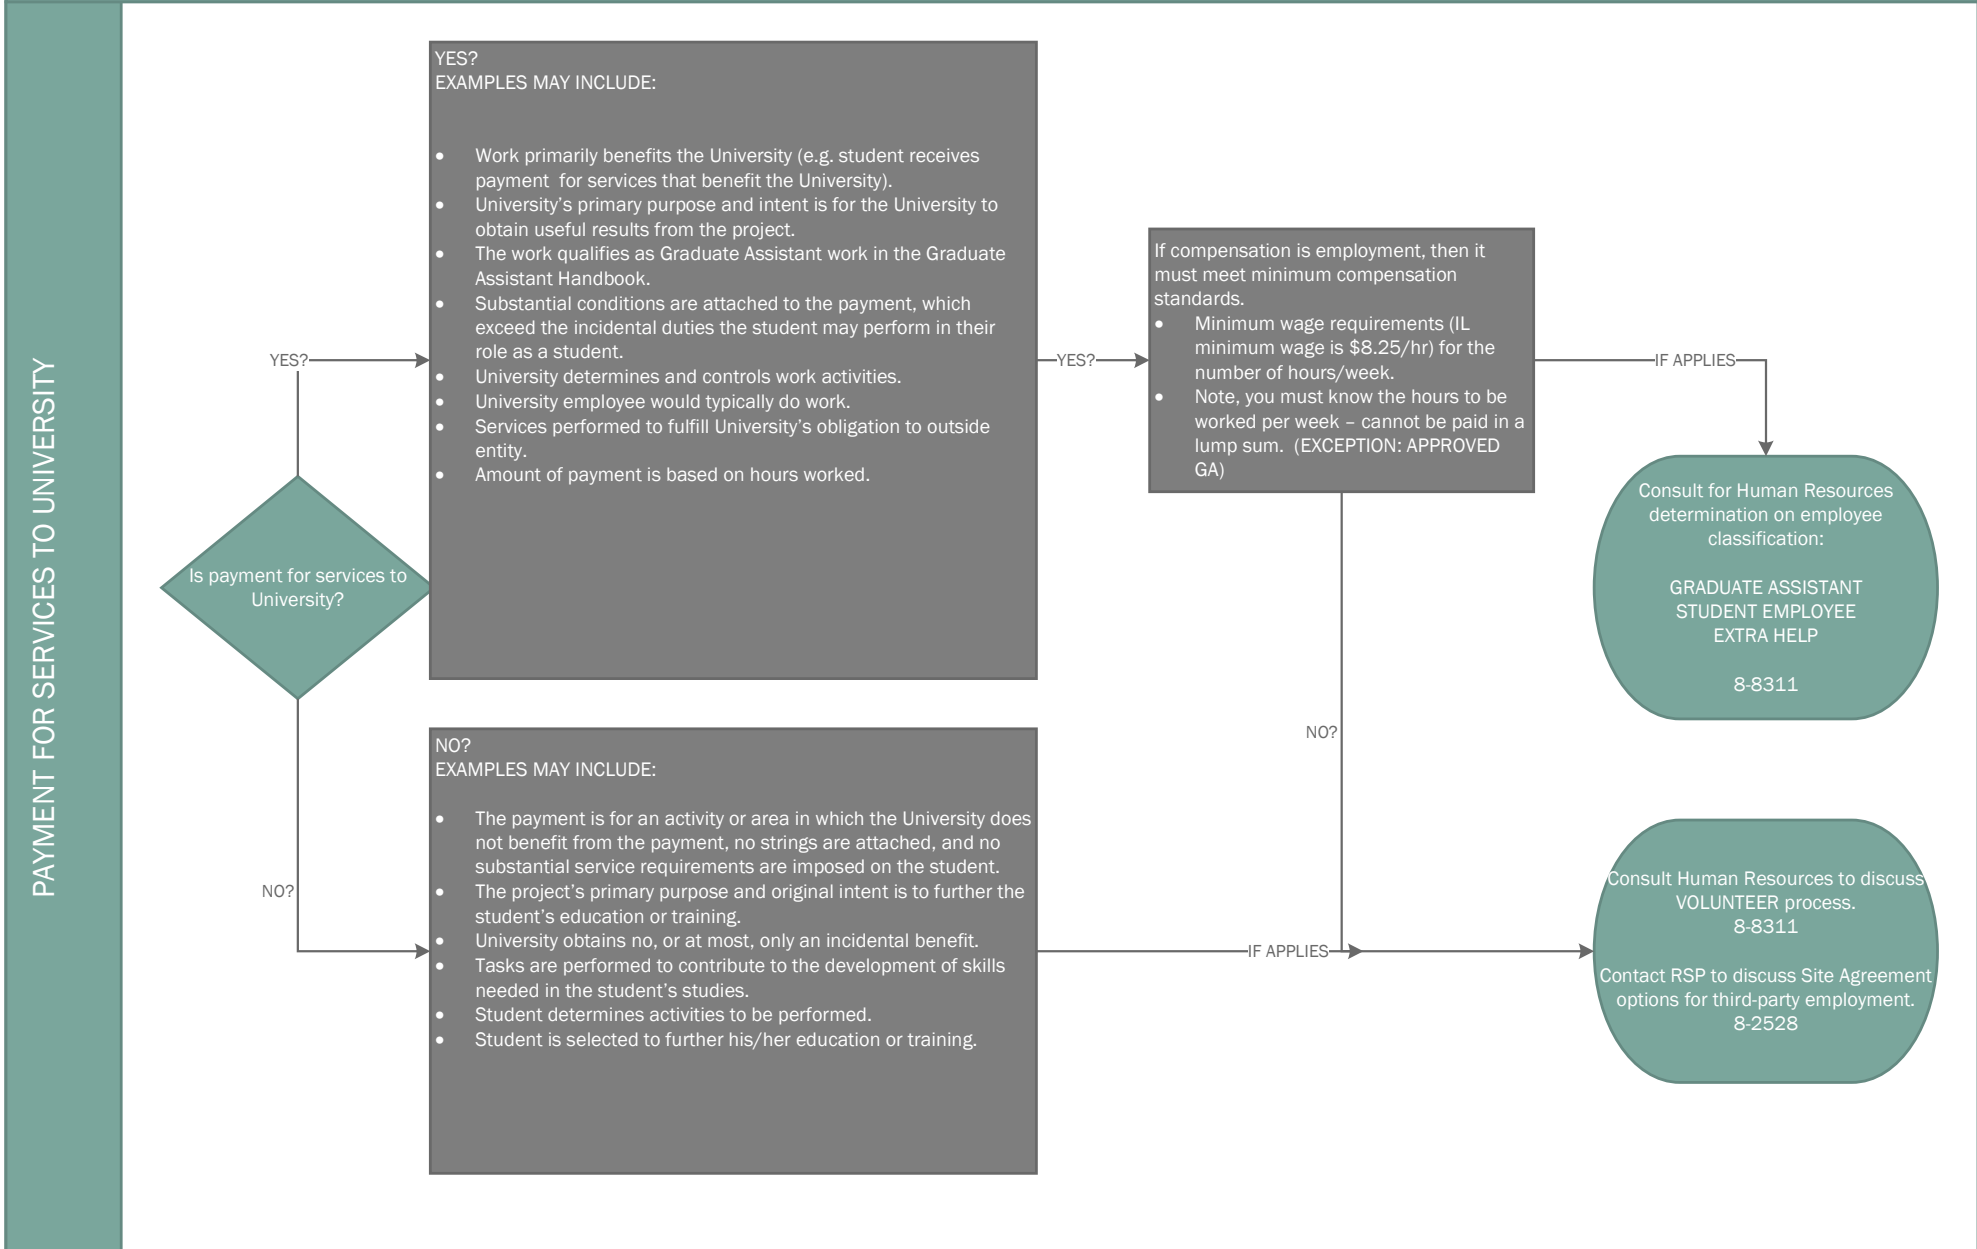

Student Work and Payment Flow:

This Flowchart is intended as a guide to allow a user to identify the major types of student payments and direct you to the appropriate University office for assistance. PLEASE REVIEW ALL THREE PAYMENT CATEGORIES (employment, financial aid, or other) (Pages 1 & 2). Please choose the payment type that best fits your circumstances and contact the appropriate office for consultation. This chart is not all inclusive. Determination of student payment type is dependent on the facts and circumstances of each case and is ultimately determined by the appropriate office.

Student Payment Determination Flowchart:

This Flowchart is intended as a guide to allow a user to identify the major types of student payments and direct you to the appropriate University office for assistance. PLEASE REVIEW ALL THREE PAYMENT CATEGORIES (employment, financial aid, or other) (Pages 1 & 2). Please choose the payment type that best fits your circumstances and contact the appropriate office for consultation. This chart is not all inclusive. Determination of student payment type is dependent on the facts and circumstances of each case and is ultimately determined by the appropriate office.